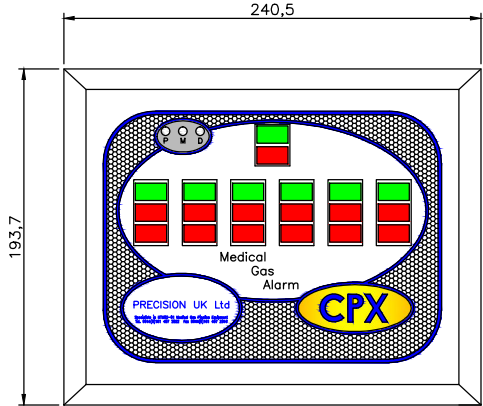

Flush Mounting Cutout Details

If In Doubt Ask								
Do Not Scale	Drawn by K.J.P.	Checked by	Approved by - date	Filename	Date 17/12/2013	Scale NTS	All Dims In mm Unless Otherwise Stated	
<p>PRECISION UK Ltd CPX Technology Building, Pepper Road, Hazel Grove, Sockport SK7 5BW Tel: 00 44 (0) 161 487 2822 Fax: 00 44 (0) 161 487 2816 Email: info@precision-parts.co.uk www.precision-parts.co.uk</p>				Area Alarm Installation Details				
				AA-INST-01		Revision 0	Sheet 1/1	