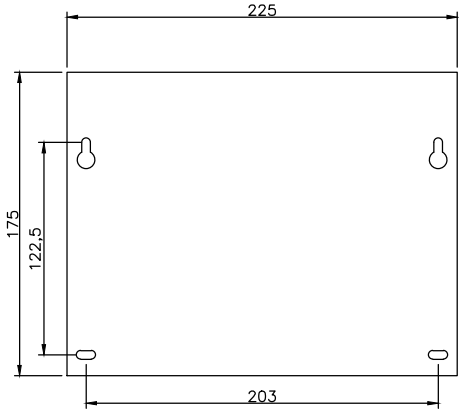

Flush Mounting Cutout Details

If In Doubt Ask								
Do Not Scale	Drawn by K.J.P.	Checked by	Approved by - date	Filename	Date 17/12/2013	Scale NTS	All Dims In mm Unless Otherwise Stated	
<p>PRECISION UK Ltd CPX Technology Building, Pepper Road, Hazel Grove, Sockport SK7 5BW Tel: 00 44 (0) 161 487 2822 Fax: 00 44 (0) 161 487 2816 Email: info@precision-parts.co.uk www.precision-parts.co.uk</p>				Area Alarm Installation Details				
				AA-INST-01		Revision 0	Sheet 1/1	