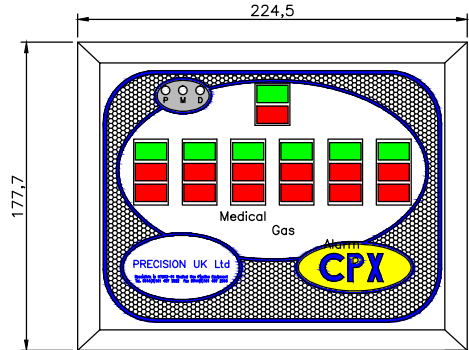

Flush Mounting Cutout Details

If In Doubt Ask								
Do Not Scale	Drawn by K.J.P.	Checked by	Approved by - date	Filename	Date 17/12/2013	Scale NTS	All Dims In mm Unless Otherwise Stated	
<p>PRECISION UK Ltd CPX Technology Building, Pepper Road, Hazel Grove, Sockport SK7 5BW Tel: 00 44 (0) 161 487 2822 Fax: 00 44 (0) 161 487 2816 Email: info@precision-parts.co.uk www.precision-parts.co.uk</p>				Area Alarm Installation Details				
				AA-INST-01		Revision 0	Sheet 1/1	